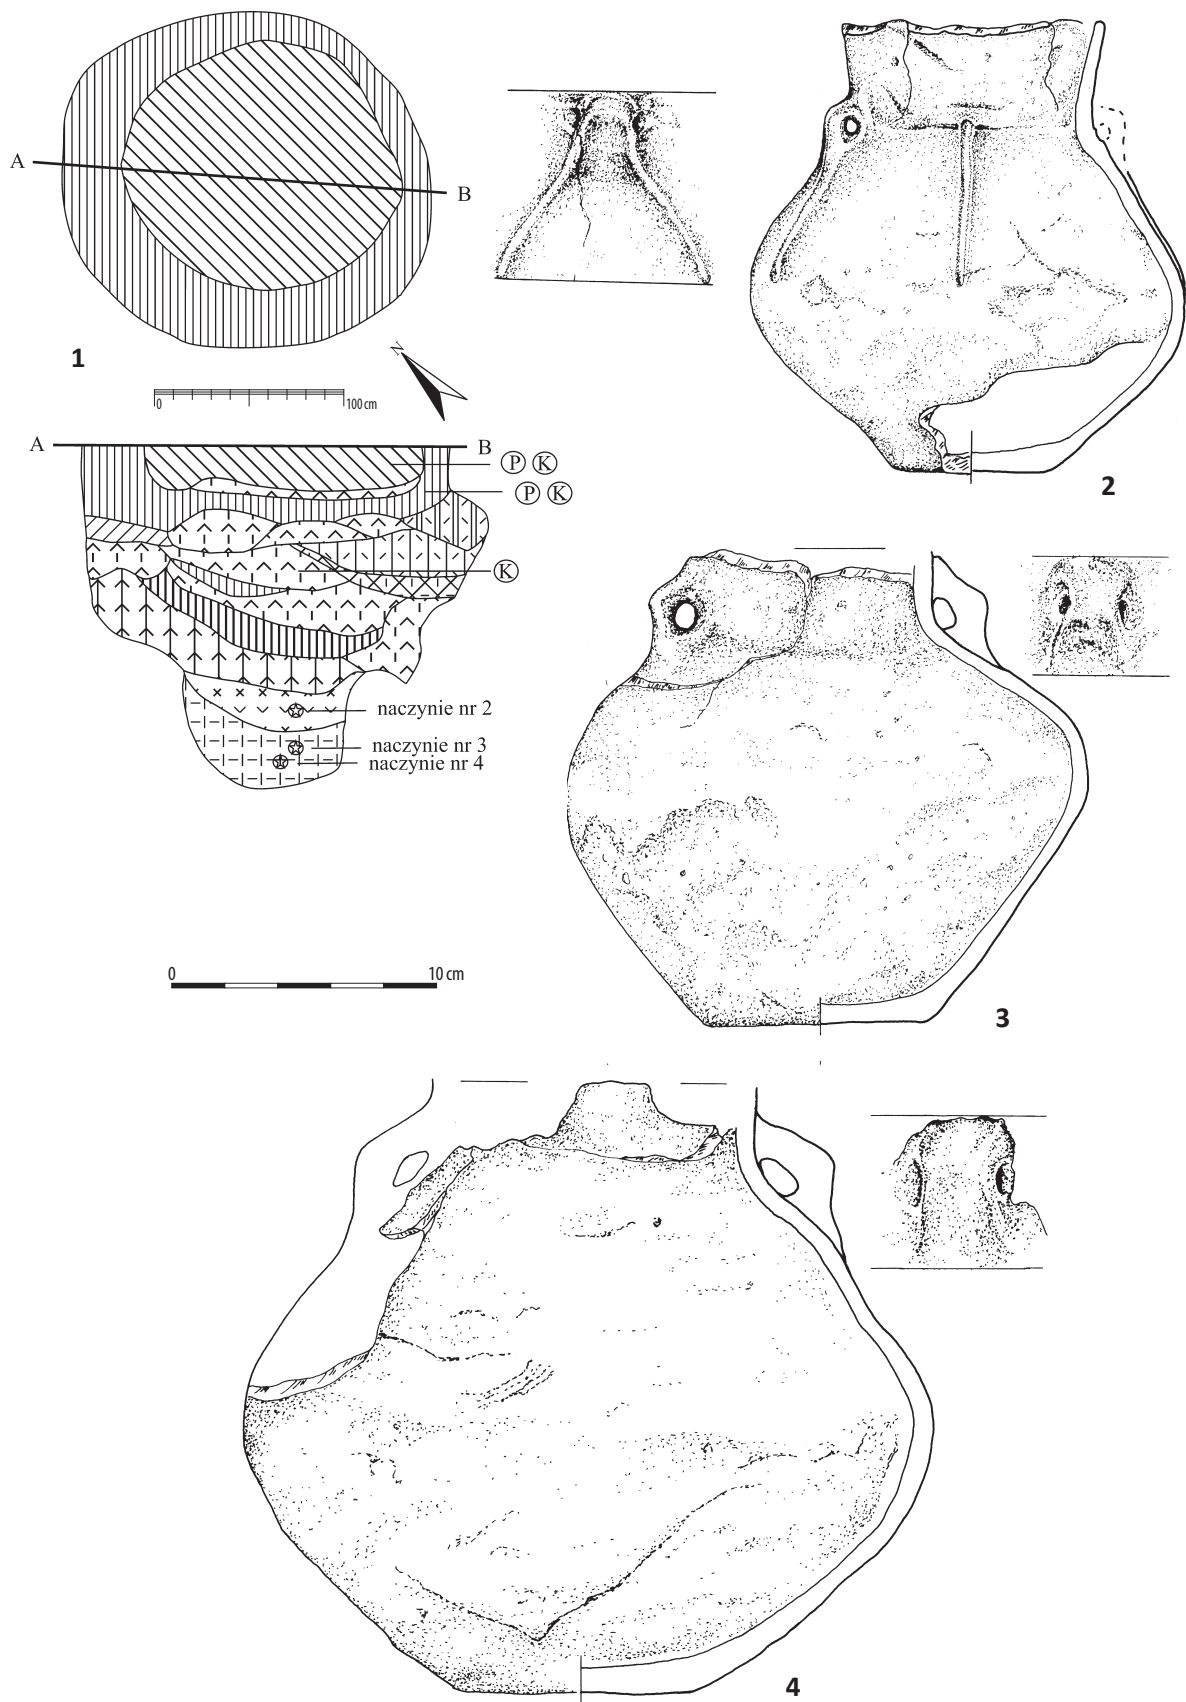

Tablica 90. Ludwinowo, stan. 3, pow. Włocławek, woj. kujawsko-pomorskie. Kultura pucharów lejkowatych. 1-5, 7/ obiekt 365, ha IV, ar 96; 6/ obiekt 368, ha IV, ar 96; 8-15/ obiekt 1485, ha VI, ar 90. 1, 8: plany i profile; 2-7, 9-15: ceramika.

Plate 90. Ludwinowo, site 3, district of Włocławek, province of Kuyavia-Pomerania. The Funnel Beaker culture. 1-5, 7/ feature 365, ha IV, are 96; 6/ feature 368, ha IV, are 96; 8-15/ feature 1485, ha VI, are 90. 1, 8: plans and cross-sections; 2-7, 9-15: pottery.