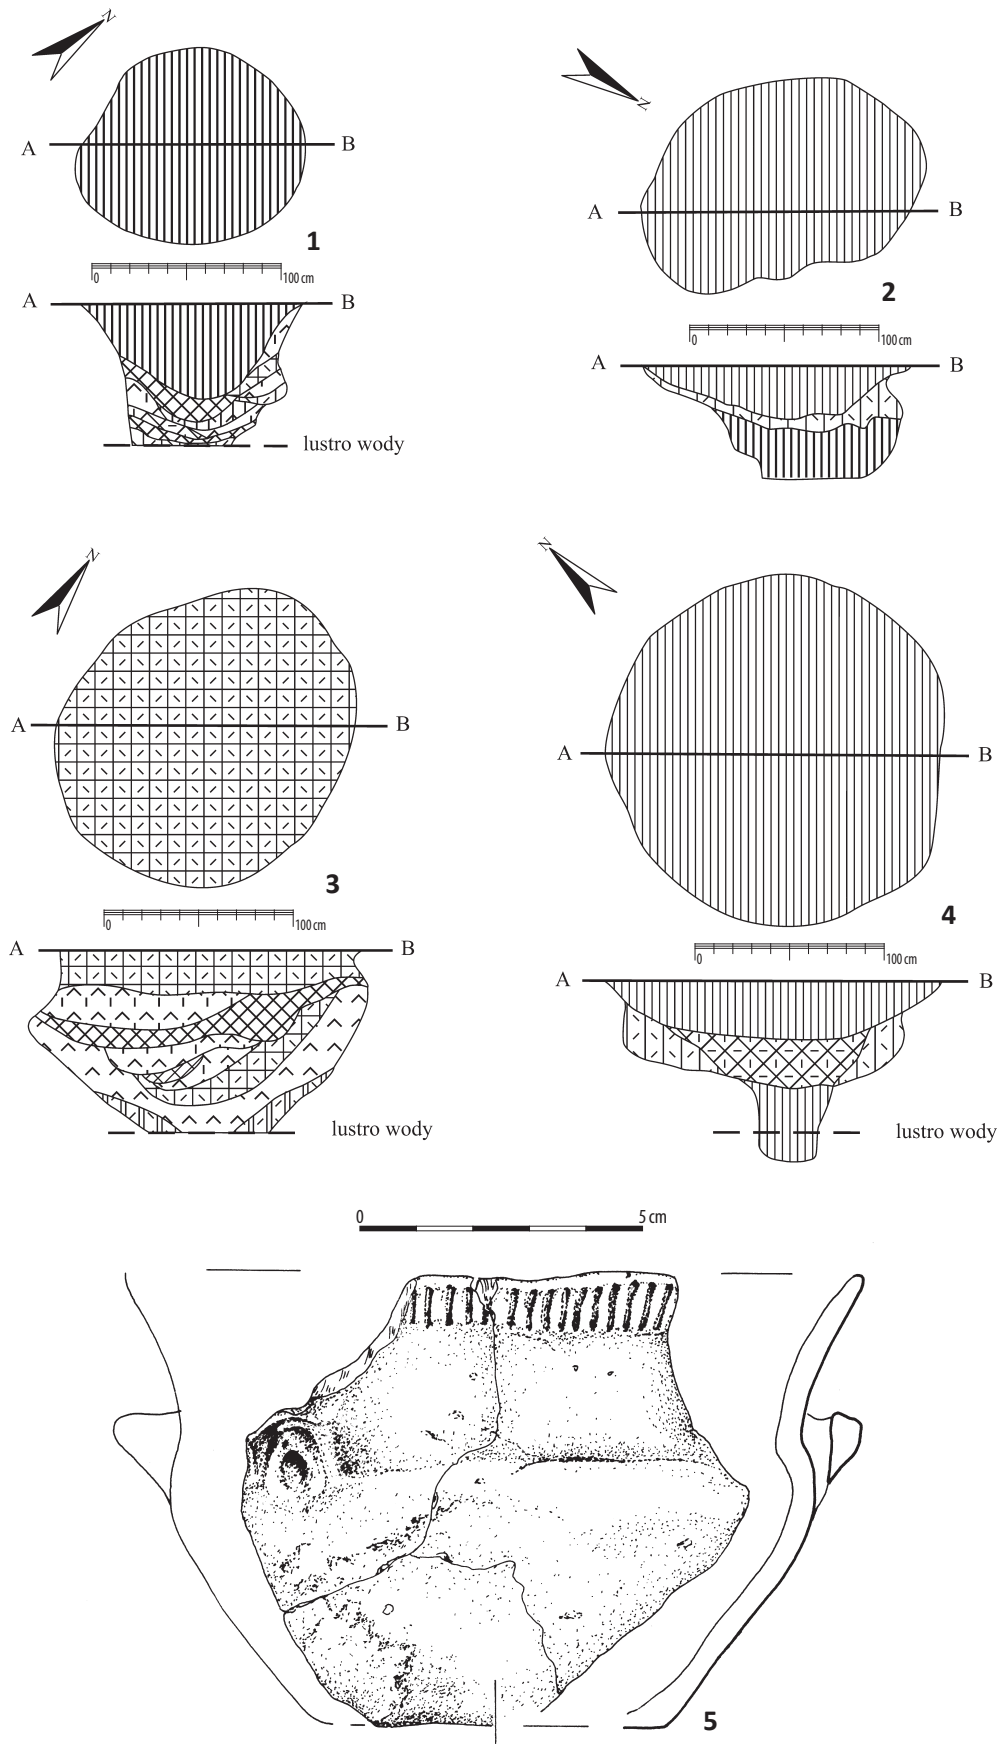

Tablica 92. Ludwinowo, stan. 3, pow. Włocławek, woj. kujawsko-pomorskie. Kultura pucharów lejkowatych. 1-9/ obiekt 1486, ha VI, ar 90. 1-9: ceramika.

Plate 92. Ludwinowo, site 3, district of Włocławek, province of Kuyavia-Pomerania. The Funnel Beaker culture. 1-9/ feature 1486, ha VI, are 90. 1-9: pottery.

Tablica 93. Ludwinowo, stan. 3, pow. Włocławek, woj. kujawsko-pomorskie. Kultura pucharów lejkowatych. 1/ obiekt 2364, ha VI, ar 68; 2/ obiekt 2479, ha VI, ary 58, 68; 3/ obiekt 2380, ha VI, ar 70; 4/ obiekt 3650, ha IV, ar 61, 71; 5/ obiekt 3653, ha IV, ar 61, 71. 1–4: plany i profile; 5: ceramika.

Plate 93. Ludwinowo, site 3, district of Włocławek, province of Kuyavia-Pomerania. The Funnel Beaker culture. 1/ feature 2364, ha VI, are 68; 2/ feature 2479, ha VI, ares 58, 68; 3/ feature 2380, ha VI, are 70; 4/ feature 3650, ha IV, ares 61, 71; 5/ feature 3653, ha IV, ares 61, 71. 1–4: plans and cross-sections; 5: pottery.